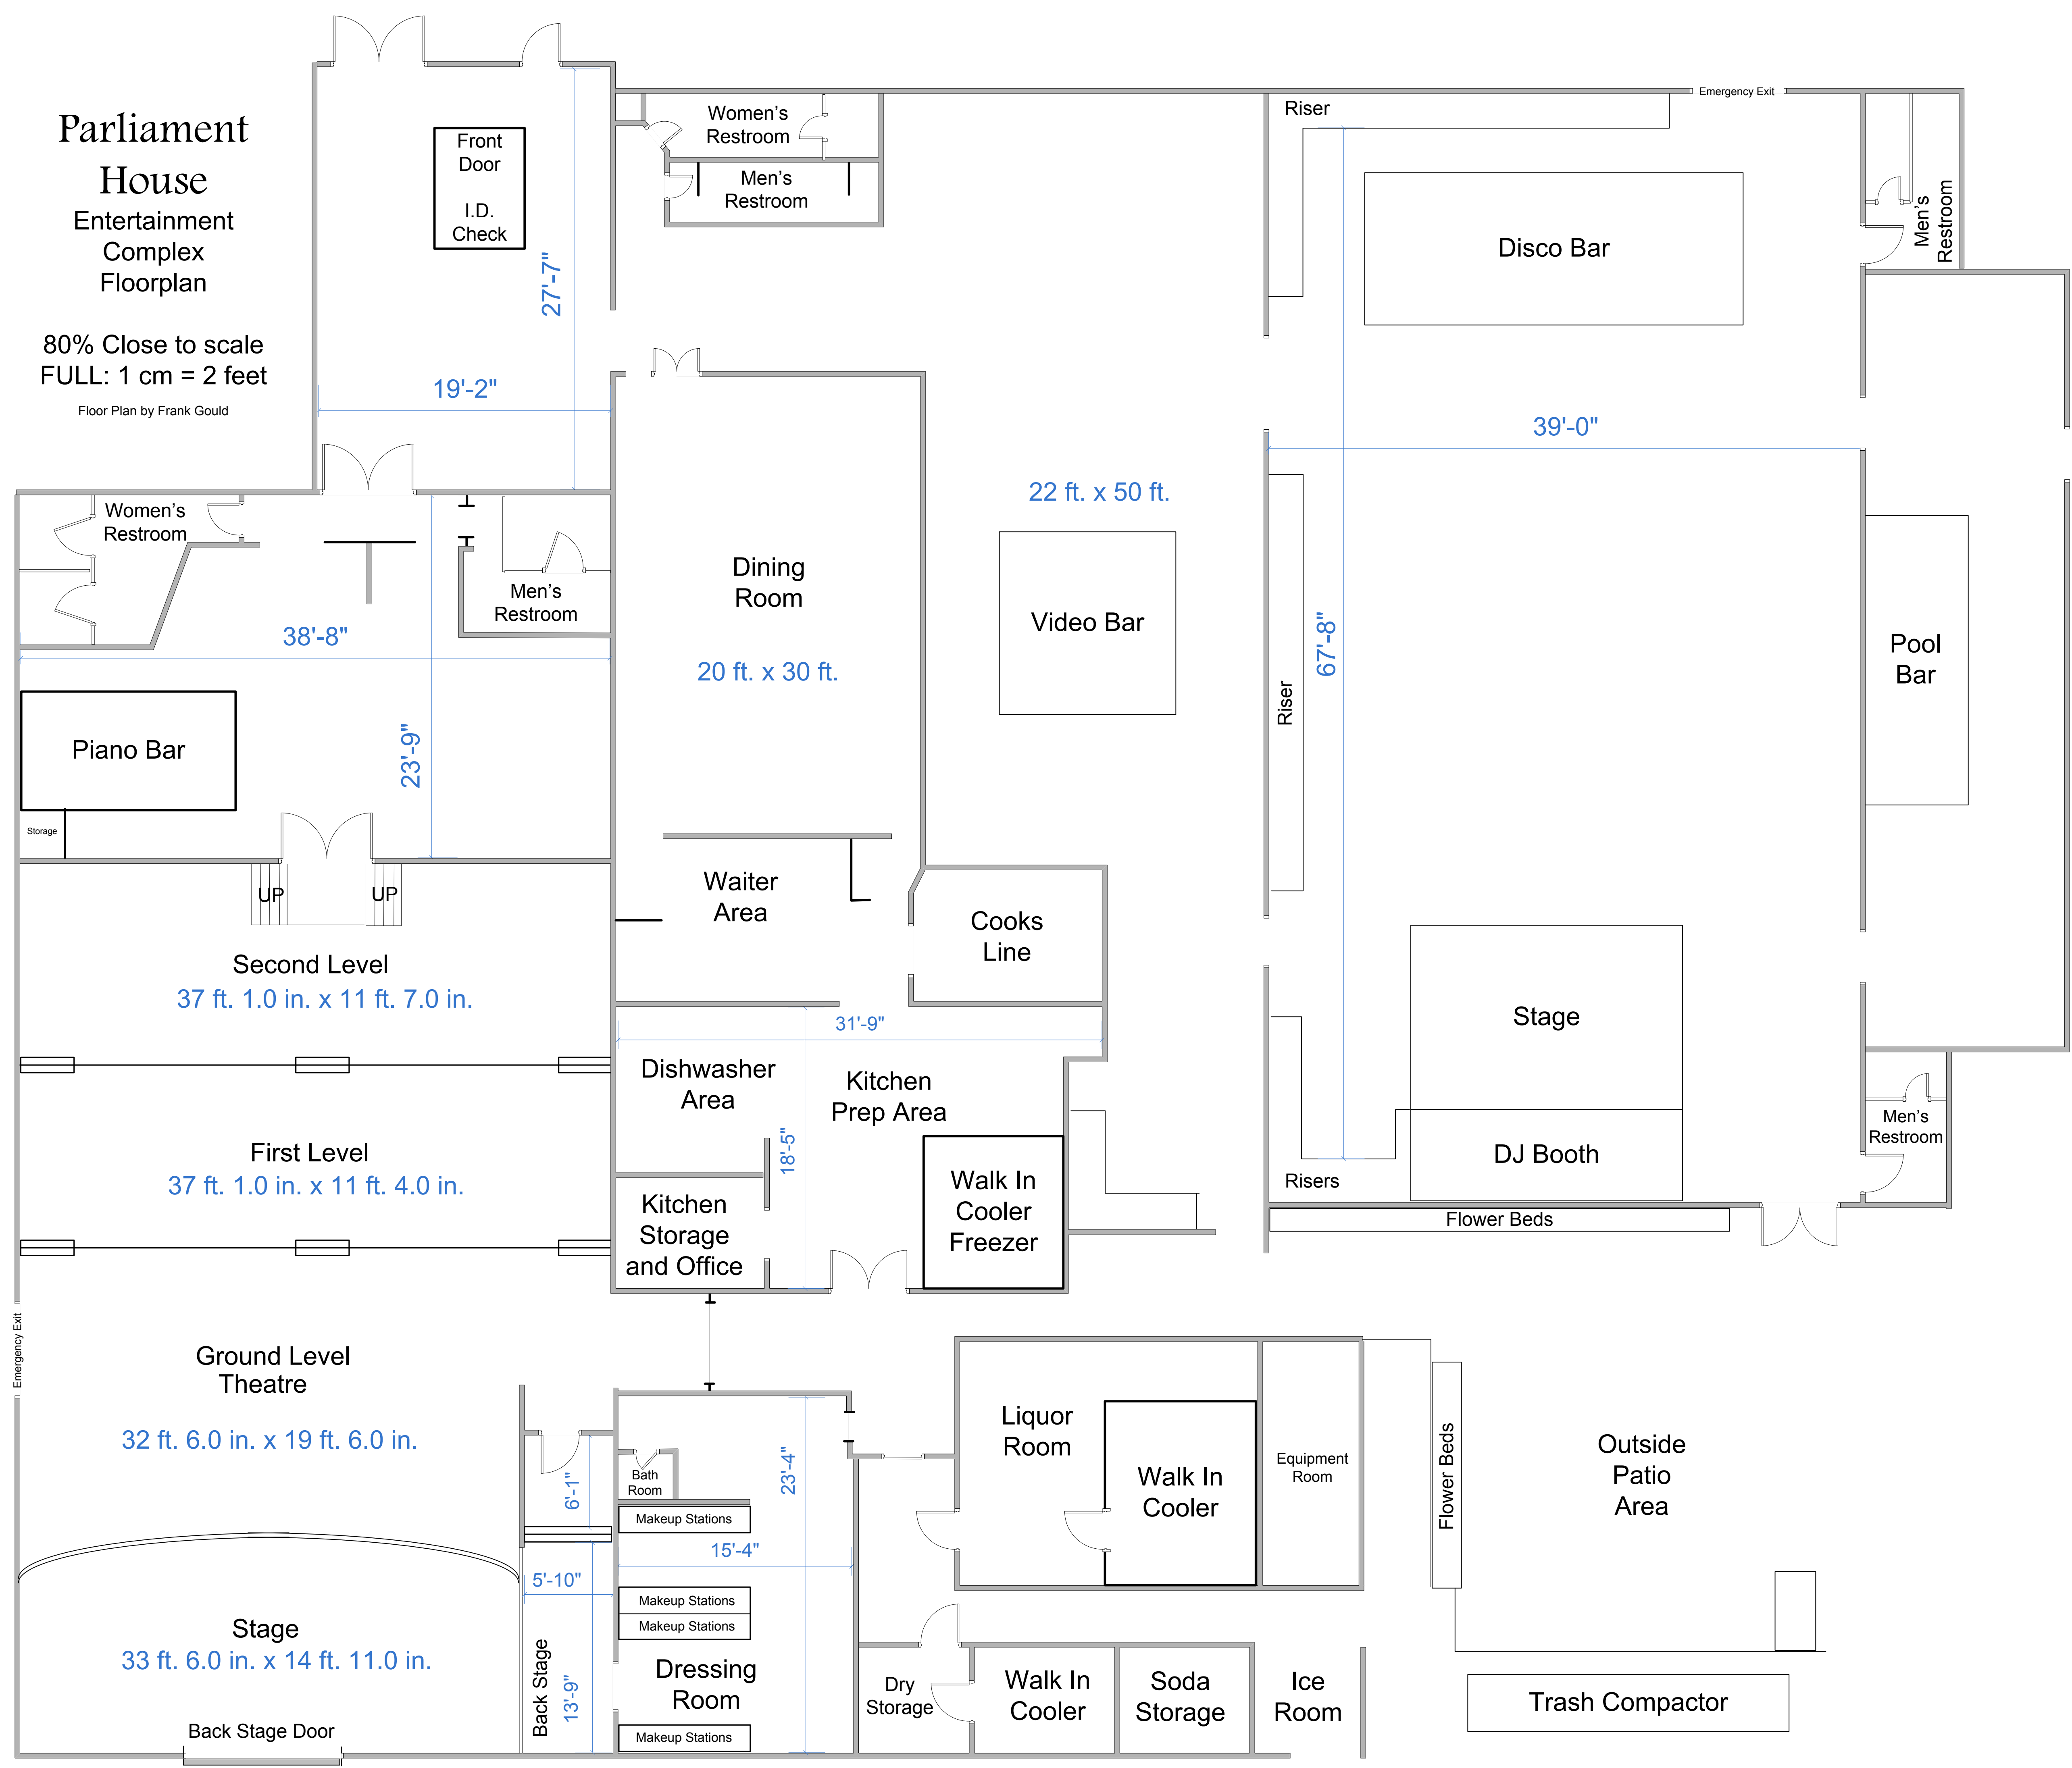

Parliament House Entertainment Complex Floorplan

80% Close to scale
FULL: 1 cm = 2 feet
Floor Plan by Frank Gould

Parliament House

Entertainment Complex EAST

Floorplan

80% Close to scale
FULL: 1 cm = 2 feet

Floor Plan by Frank Gould

Parliament
House
Entertainment
Complex WEST
Floorplan

80% Close to scale
FULL: 1 cm = 2 feet

Floor Plan by Frank Gould