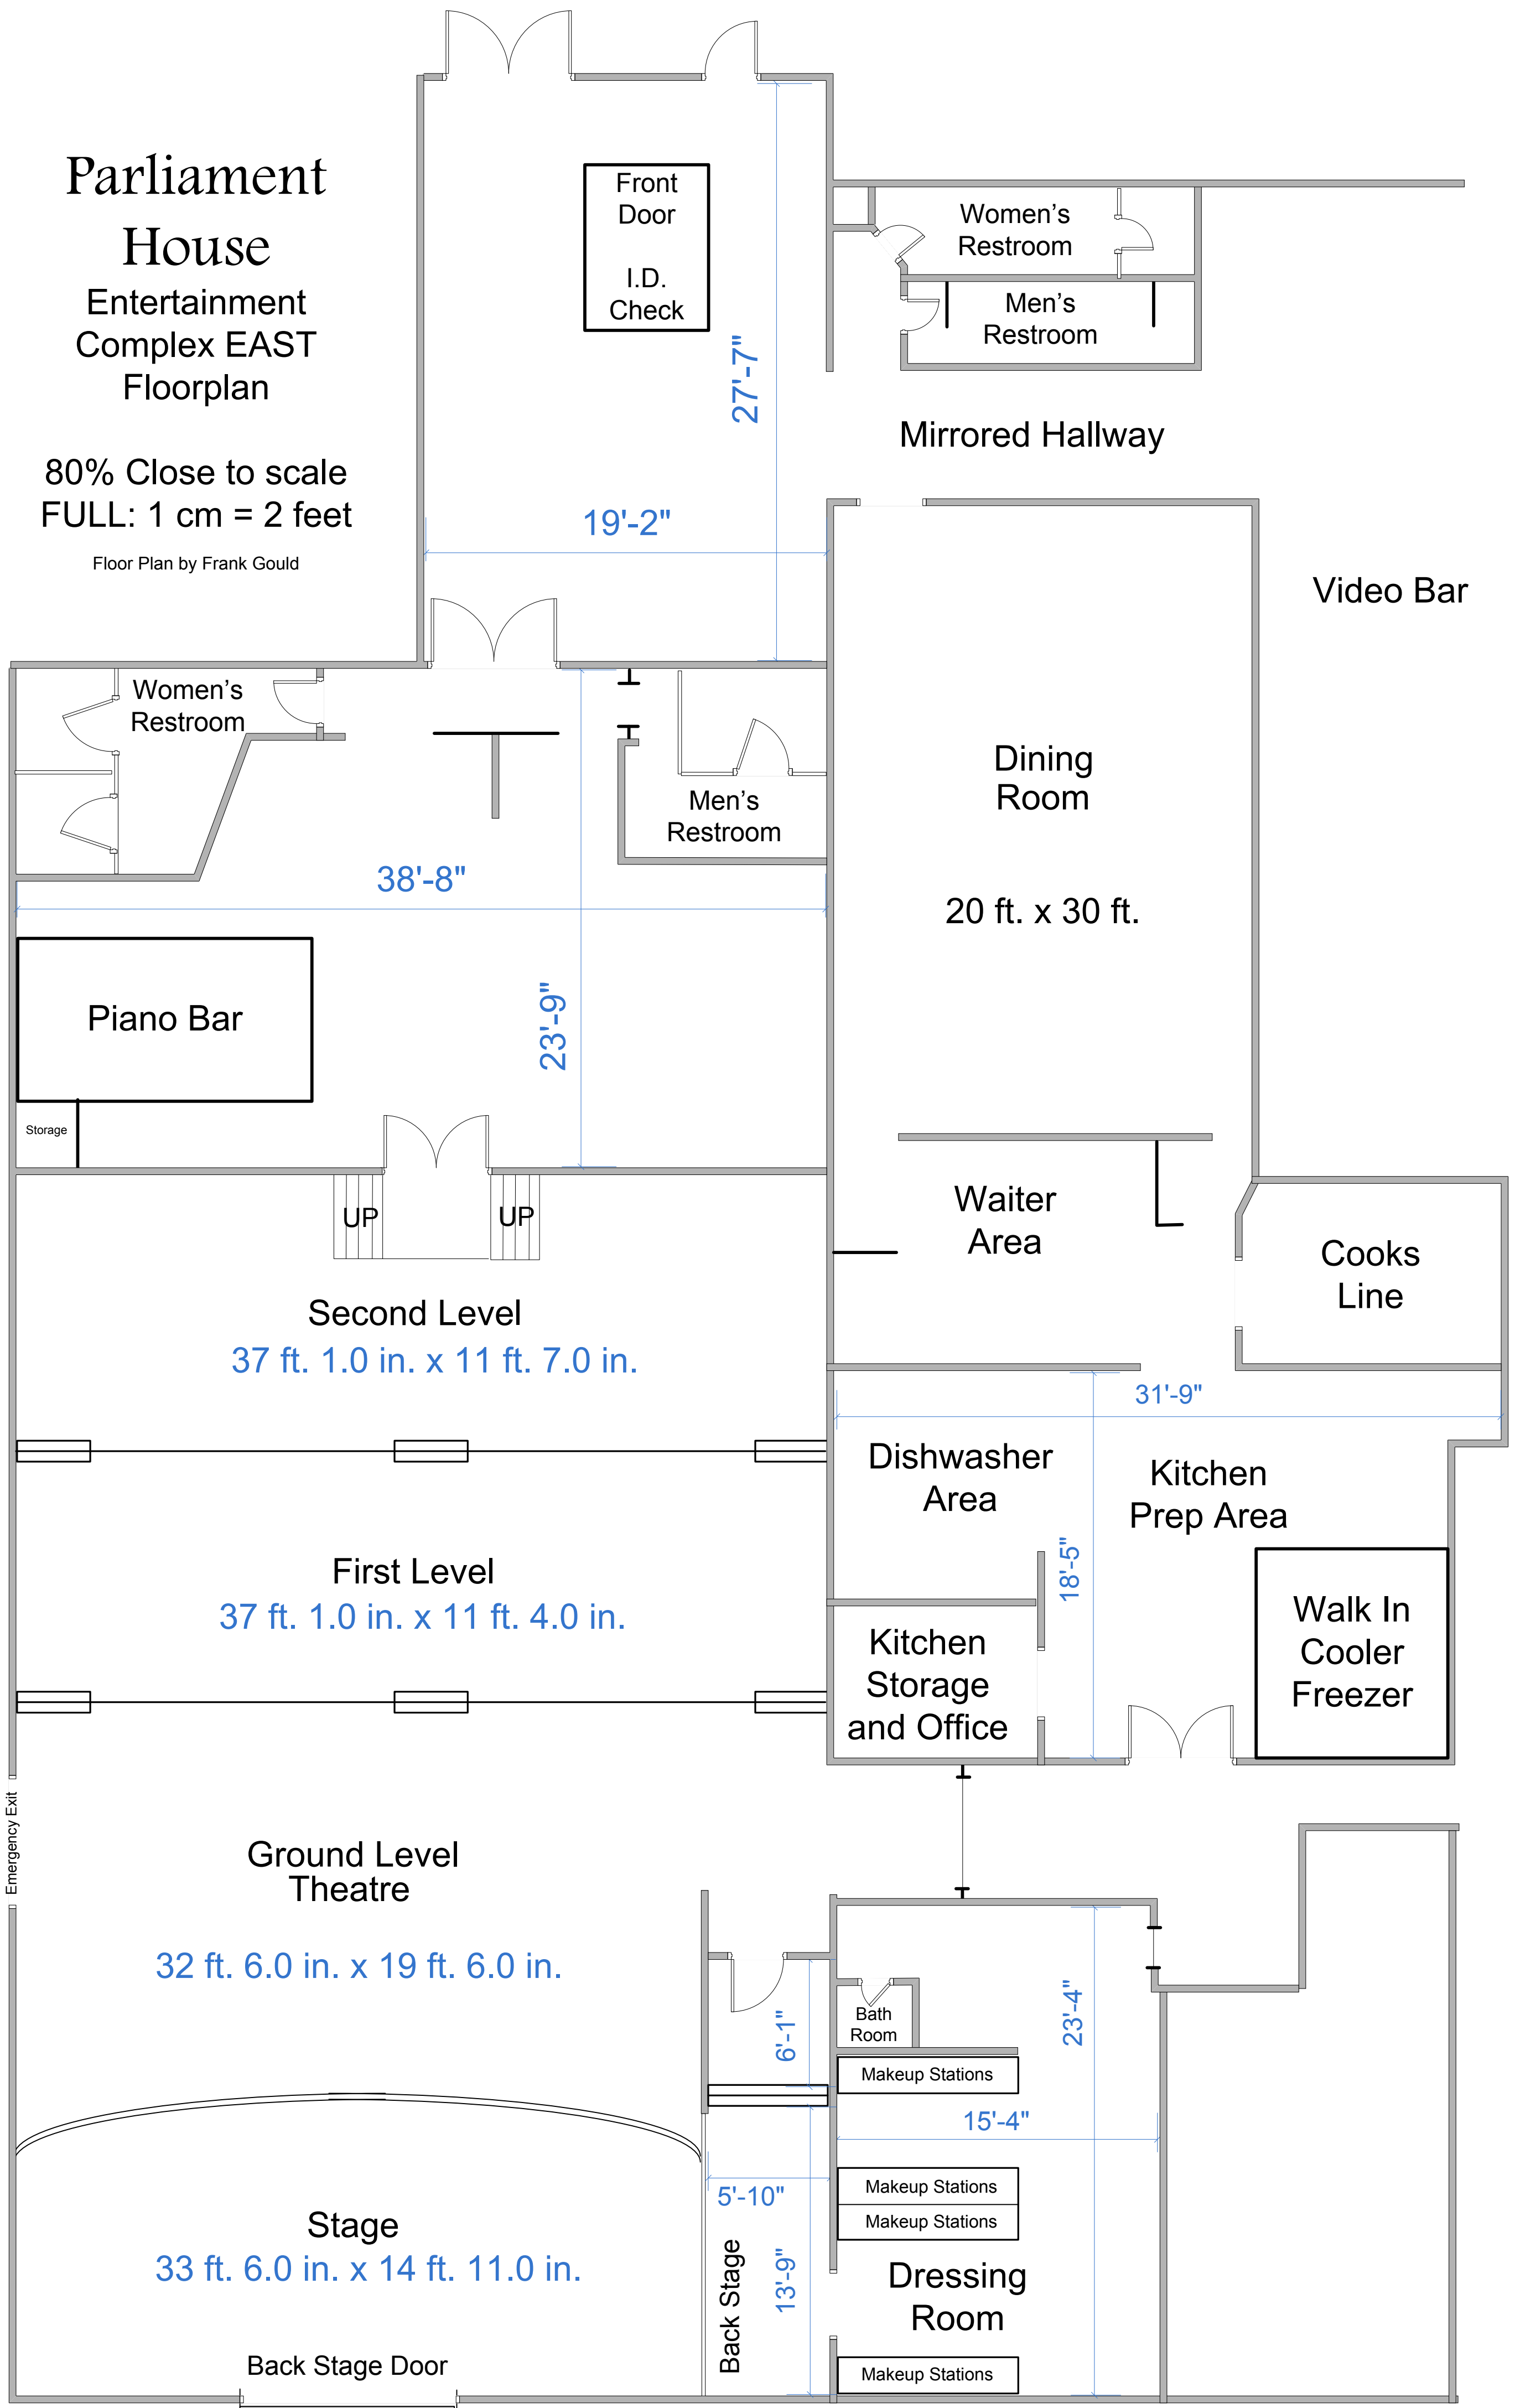

Parliament House Entertainment Complex Floorplan

80% Close to scale
FULL: 1 cm = 2 feet
Floor Plan by Frank Gould

Parliament House

Entertainment Complex EAST

Floorplan

80% Close to scale
FULL: 1 cm = 2 feet

Floor Plan by Frank Gould

Parliament
House
Entertainment
Complex WEST
Floorplan

80% Close to scale
FULL: 1 cm = 2 feet

Floor Plan by Frank Gould